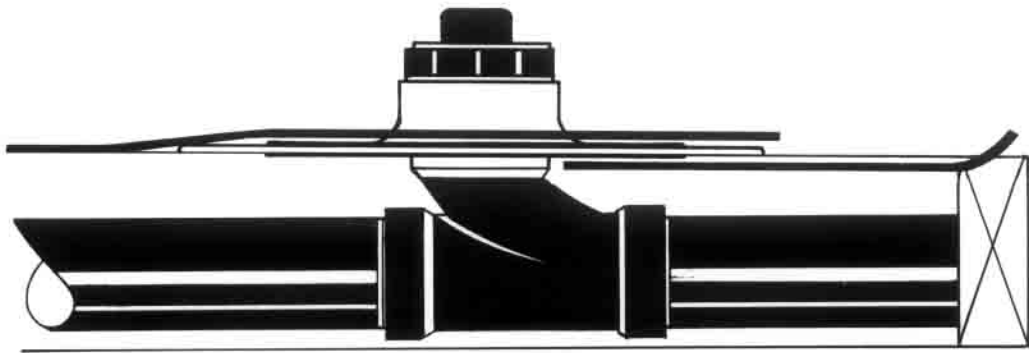

QUICKFLASH Electrical 3/0 Box Flashing Panel  
Part # E-3/0 B

QUICKFLASH Electrical Pancake 4/0 Box Flashing Panel  
Part # E-PC4/0

QUICKFLASH II Two Piece Snap On Copper Pipe Flashing Panel  
Part # P-2FS